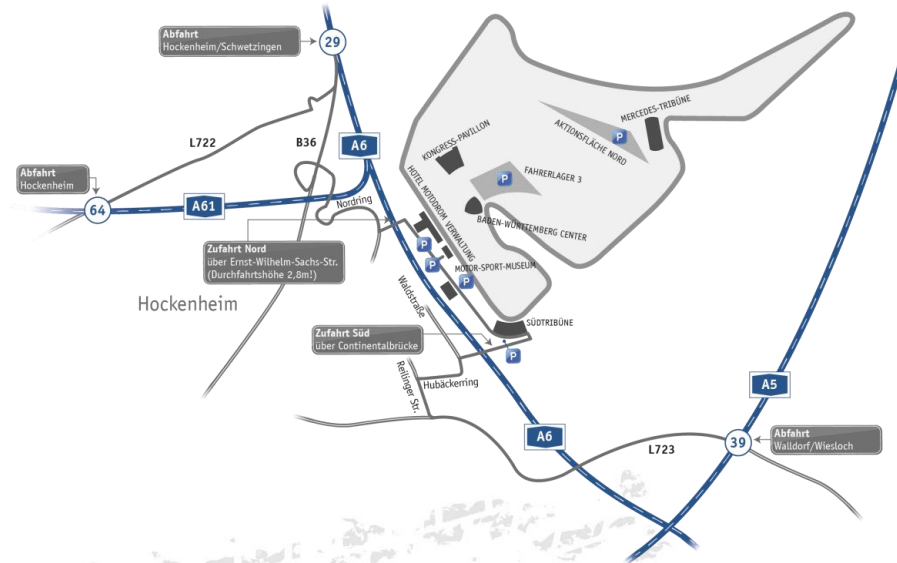

LOCATION

Strategically favorable location in South-West Germany in the Rhine-Neckar metropolitan region.

Excellently linked to the freeway junctions A5, A6 und A61 and federal roads.

Direct connection to the airports in Stuttgart and Frankfurt Rhein-Main.

Arrival by train to Hockenheim, ICE train station Mannheim in approx. 30 min.

Clearly visible signage to the race track in close range and large parking spaces at the locations

EXTERIOR VIEW

The Welcome Center is the new entrée to the Hockenheimring: the place to go for information, ticket sales, merchandise and a view of the racetrack. It is ideally located with a view of the long start-finish straight and offers perspectives of the winners' podium and pit lane.

FLOOR PLAN

OVERVIEW LOCATIONS

Baden-Wuerttemberg-Center

south stand

east stand

pit building roof

congress pavilion

Welcome Center

VIRTUAL TOUR

DIRECTIONS

Hockenheimring is located 18 km south of Mannheim in the heart of the Rhine-Neckar metropolitan region.

Hockenheim-Ring GmbH

Am Motodrom
D-68766 Hockenheim

Travel options

- car: A5, A6 und A61
- train: train station Hockenheim (3 km)
ICE-train station Mannheim (21 km)
- plane: airport Frankfurt FRA (75 km)
airport Stuttgart STR (120 km)