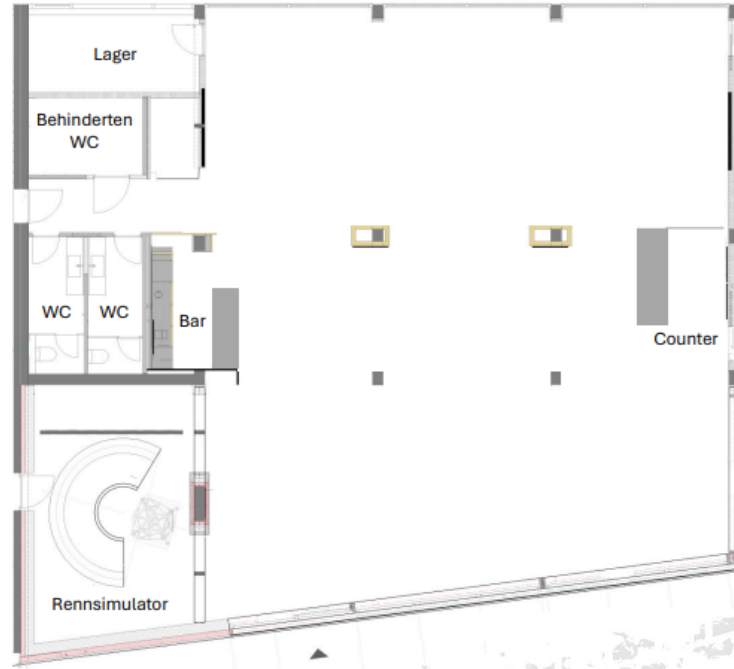

DESCRIPTION

- rectangular room (approx. 250 m²) with accreditation counter
- concrete floor, air conditioning, floor-to-ceiling windows
- daylight, barrier-free access
- basic WIFI included free of charge (larger bandwidths possible)
- parking lot administration/Hotel (*use depends on the other events on the Ring*)
- ideal for evening events (receptions, barbecues, others)
- exclusive rental from 18:00 hrs – daytime events on request

FLOOR PLAN

OVERVIEW LOCATIONS

Baden-Wuerttemberg-Center

south stand

east stand

pit building roof

congress pavilion

Welcome Center