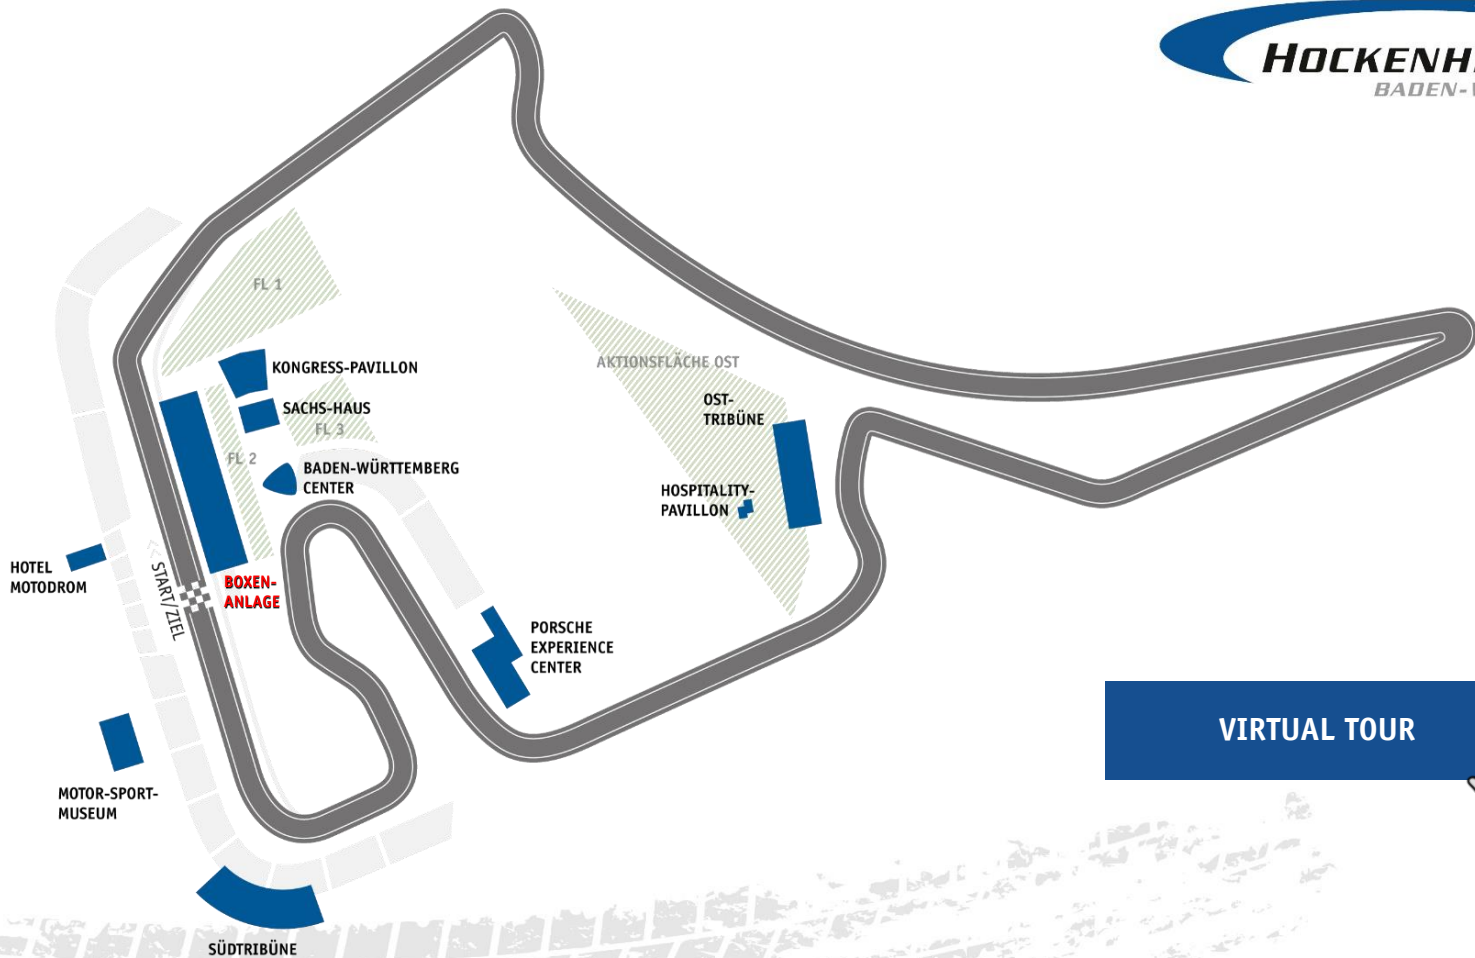

Arrival by train to Hockenheim, ICE train station Mannheim in approx. 30 min.

Clearly visible signage to the race track in close range and large parking spaces at the locations

EXTERIOR VIEW

The Welcome Center is the new entrée to the Hockenheimring: the place to go for information, ticket sales, merchandise and a view of the racetrack. It is ideally located with a view of the long start-finish straight and offers perspectives of the winners' podium and pit lane.

FLOOR PLAN

OVERVIEW LOCATIONS

Baden-Wuerttemberg-Center

south stand

east stand

pit building roof

congress pavilion

Welcome Center

VIRTUAL TOUR

DIRECTIONS

Hockenheimring is located 18 km south of Mannheim in the heart of the Rhine-Neckar metropolitan region.

Hockenheim-Ring GmbH

Am Motodrom
D-68766 Hockenheim

Travel options

- car: A5, A6 und A61
- train: train station Hockenheim (3 km)
ICE-train station Mannheim (21 km)
- plane: airport Frankfurt FRA (75 km)
airport Stuttgart STR (120 km)