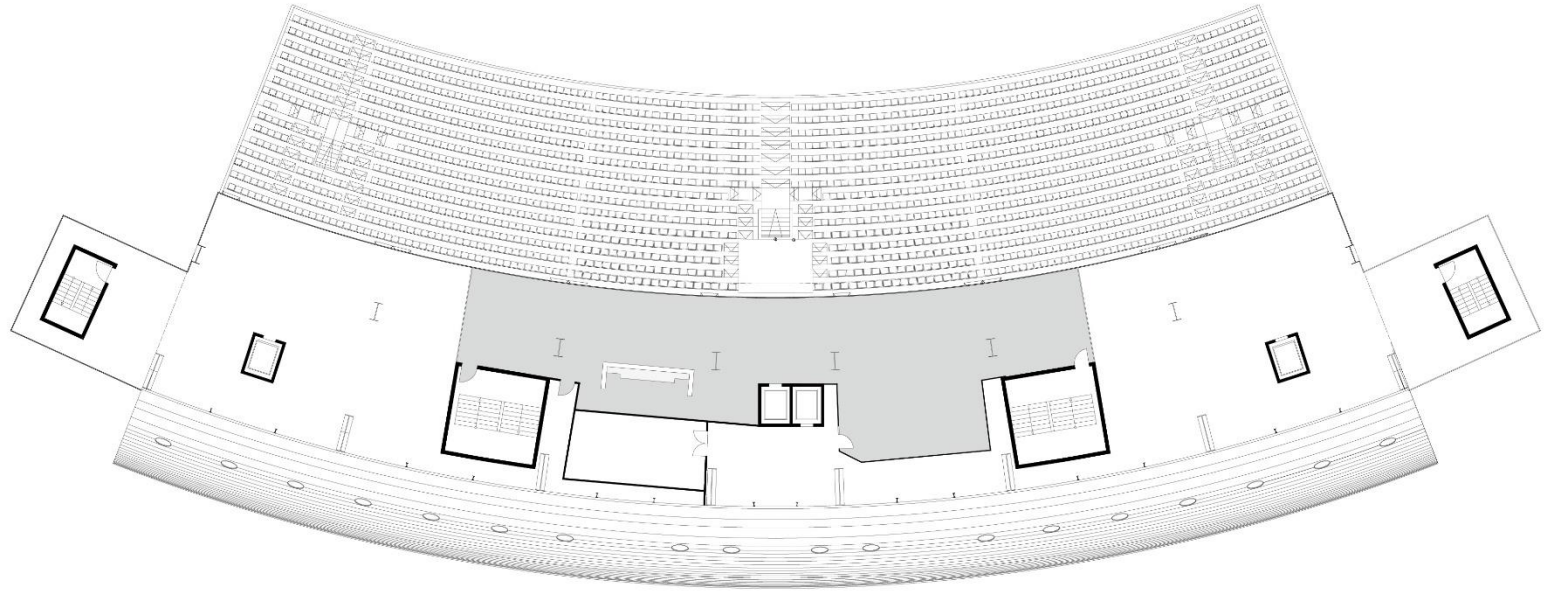

hall	size	row	classroom	banquet	reception
level 3	353 sqm	200	150	200	250

SOUTH STAND LEVEL 3 - BUSINESS LOUNGE

SOUTH STAND LEVEL 4 - CENTRAL LOUNGE

- large hall with two areas and track view, access to stand seats
- anthracite gray carpet, air conditioning, with floor-to-ceiling windows
- daylight, can not be darkened, barrier-free access
- free use of the 55"-UHD Screens via USB/HDMI
- free basic WIFI included (wider bandwidth on request)
- parking space south stand (*potential use depending on other events on-site*)
- ideal for smaller meetings, workshops, banquets, exhibitions

hall	Größe	row	classroom	banquet	reception
level 4	466 sqm	110/60	60/40	200	250

SOUTH STAND LEVEL 4 - CENTRAL LOUNGE

SOUTH STAND LEVEL 4 - VIP LOUNGES

- 5 VIP lounges with track view, access to stand seats
- anthracite gray carpet, air conditioning, with floor-to-ceiling windows
- daylight, rooms can not be darkened, barrier-free access
- free use of the 55"-UHD Screens via USB/HDMI
- free basic WIFI included (wider bandwidth on request)
- parking space south stand (*potential use depending on other events on-site*)
- ideal for smaller meetings, workshops, banquets, exhibitions

hall	size	row	classroom	banquet	reception
VIP 1-5	65-95 sqm	40	20	40	50

SOUTH STAND LEVEL 4 - VIP LOUNGES

SOUTH STAND LEVEL 5 - PANORAMIC TERRACE

- covered terrace with racetrack view
- anthracite gray carpet, integrated beverage counter
- daylight, barrier-free access
- free basic WIFI included (wider bandwidth on request)
- parking space south stand (*potential use depending on other events on-site*)
- ideal for dinner (especially BBQ in summer time)

hall	size	row	classroom	banquet	reception
level 5	340 sqm	-	-	150	200

SOUTH STAND LEVEL 5 - PANORAMIC TERRACE

www.hockenheimring.de

back

IMPRESSIONS

HOCKENHEIMRING
BADEN-WÜRTTEMBERG

www.hockenheimring.de

back