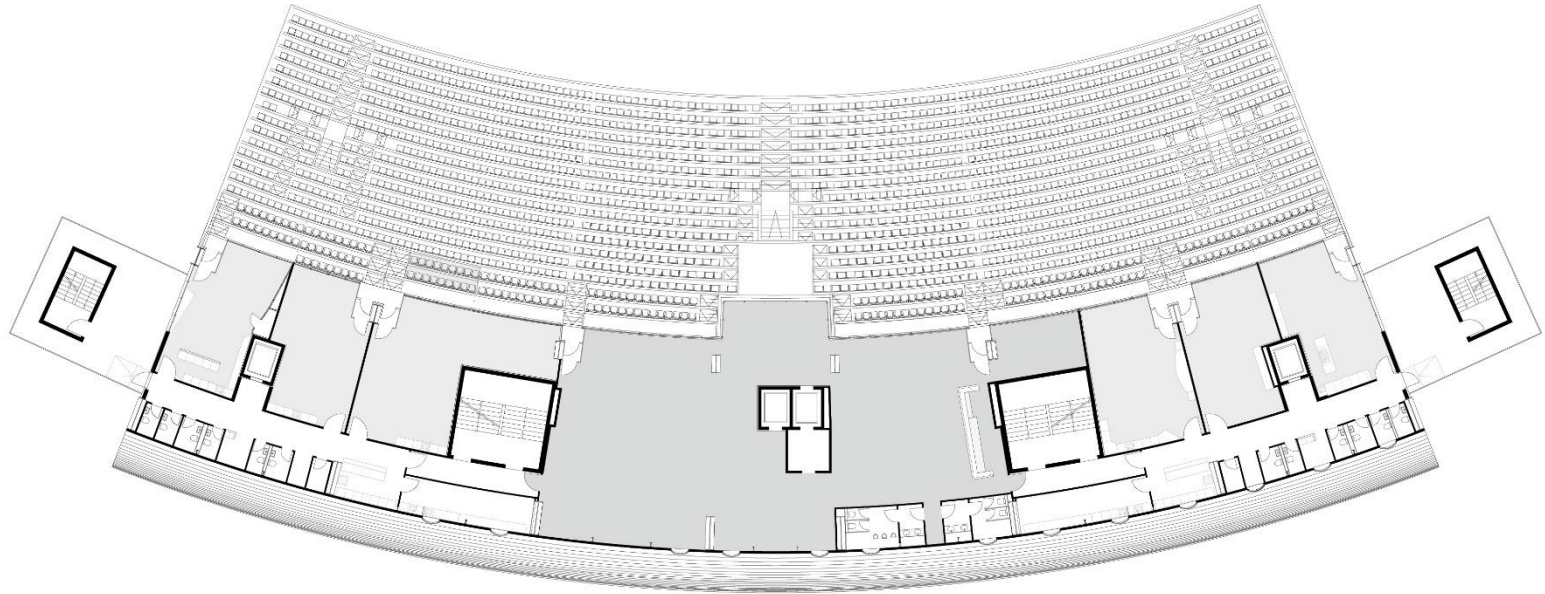

- level 3 – Business Lounge
- level 4 – Central Lounge
- level 5 – Panoramic terrace

SOUTH STAND LEVEL 3 – BUSINESS LOUNGE

- a large hall, with small foyer and access to the stand seats
- anthracite gray carpet, air conditioning
- daylight, is partially darkened, barrier-free access
- free use of the 55"-UHD Screens via USB/HDMI
- free basic WIFI included (wider bandwidth on request)
- parking space south stand (*potential use depending on other events on-site*)
- ideal for meetings, exhibitions, banquets

hall	size	row	classroom	banquet	reception
level 3	353 sqm	200	150	200	250

SOUTH STAND LEVEL 3 - BUSINESS LOUNGE

SOUTH STAND LEVEL 4 - CENTRAL LOUNGE

- large hall with two areas and track view, access to stand seats
- anthracite gray carpet, air conditioning, with floor-to-ceiling windows
- daylight, can not be darkened, barrier-free access
- free use of the 55"-UHD Screens via USB/HDMI
- free basic WIFI included (wider bandwidth on request)
- parking space south stand (*potential use depending on other events on-site*)
- ideal for smaller meetings, workshops, banquets, exhibitions

hall	Größe	row	classroom	banquet	reception
level 4	466 sqm	110/60	60/40	200	250

SOUTH STAND LEVEL 4 - CENTRAL LOUNGE

SOUTH STAND LEVEL 4 - VIP LOUNGES

- 5 VIP lounges with track view, access to stand seats
- anthracite gray carpet, air conditioning, with floor-to-ceiling windows
- daylight, rooms can not be darkened, barrier-free access
- free use of the 55"-UHD Screens via USB/HDMI
- free basic WIFI included (wider bandwidth on request)
- parking space south stand (*potential use depending on other events on-site*)
- ideal for smaller meetings, workshops, banquets, exhibitions