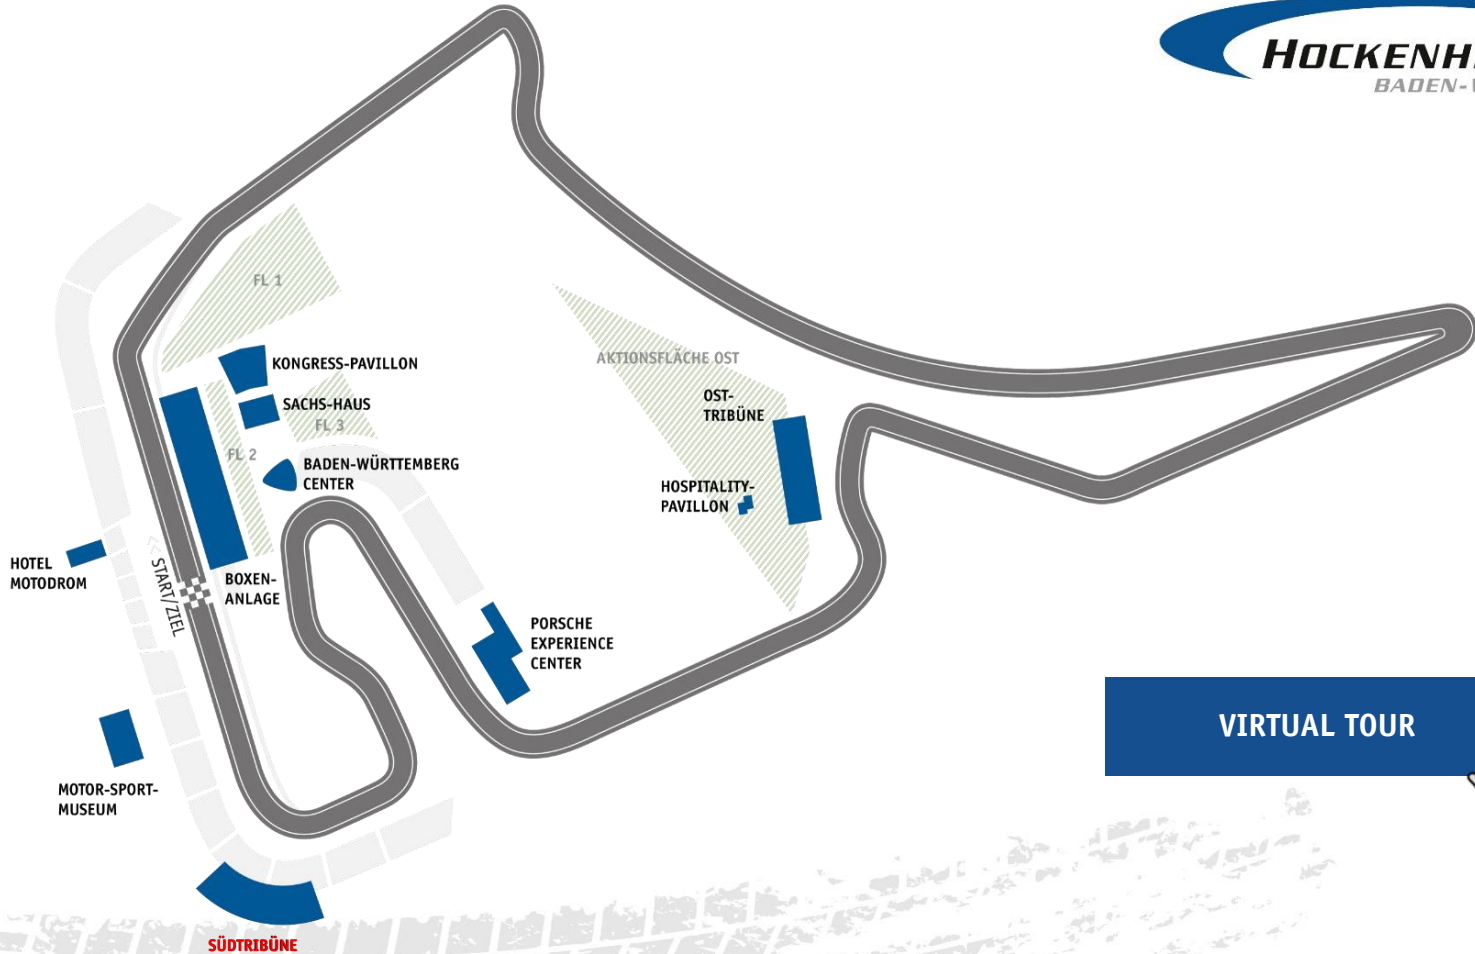

Arrival by train to Hockenheim, ICE train station Mannheim in approx. 30 min.

Clearly visible signage to the race track in close range and large parking spaces at the locations

EXTERIOR VIEW

The huge stand is located in the south curve next to the motor sports museum and Hotel Motodrom.

hall	size	row	classroom	banquet	reception
level 5	340 sqm	-	-	150	200

SOUTH STAND LEVEL 5 - PANORAMIC TERRACE

www.hockenheimring.de

back

IMPRESSIONS

HOCKENHEIMRING
BADEN-WÜRTTEMBERG

www.hockenheimring.de

back

back

OVERVIEW LOCATIONS

Baden-Wuerttemberg-Center

south stand

east stand

pit building roof

congress pavilion

Welcome Center

VIRTUAL TOUR

DIRECTIONS

Hockenheimring is located 18 km south of Mannheim in the heart of the Rhine-Neckar metropolitan region.

Hockenheim-Ring GmbH

Am Motodrom
D-68766 Hockenheim

Travel options

- car: A5, A6 und A61
- train: train station Hockenheim (3 km)
ICE-train station Mannheim (21 km)
- plane: airport Frankfurt FRA (75 km)
airport Stuttgart STR (120 km)