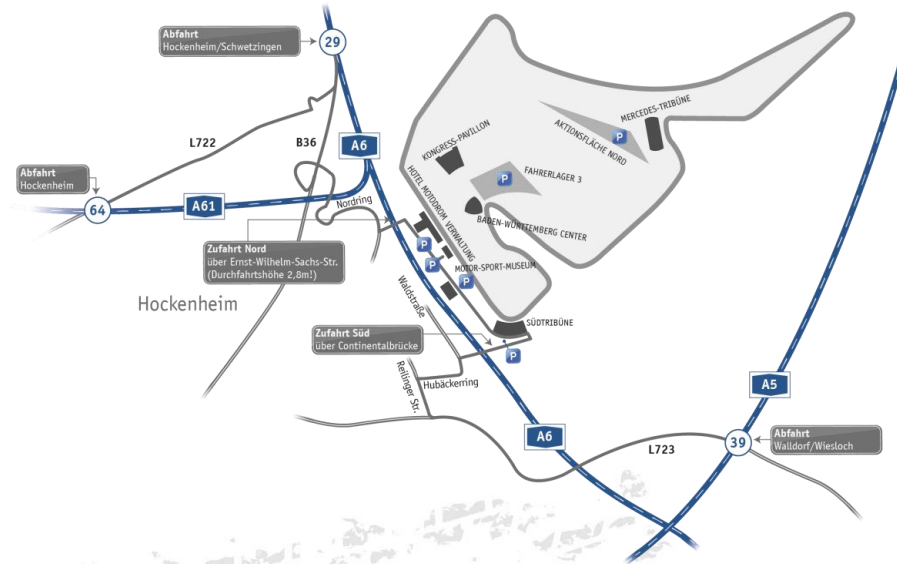

LOCATION

Strategically favorable location in South-West Germany in the Rhine-Neckar metropolitan region.

Excellently linked to the freeway junctions A5, A6 und A61 and federal roads.

Direct connection to the airports in Stuttgart and Frankfurt Rhein-Main.

Arrival by train to Hockenheim, ICE train station Mannheim in approx. 30 min.

Clearly visible signage to the race track in close range and large parking spaces at the locations

EXTERIOR VIEW

The huge stand is located in the south curve next to the motor sports museum and Hotel Motodrom.

back

OVERVIEW LOCATIONS

Baden-Wuerttemberg-Center

south stand

east stand

pit building roof

congress pavilion

Welcome Center

VIRTUAL TOUR

DIRECTIONS

Hockenheimring is located 18 km south of Mannheim in the heart of the Rhine-Neckar metropolitan region.

Hockenheim-Ring GmbH

Am Motodrom
D-68766 Hockenheim

Travel options

- car: A5, A6 und A61
- train: train station Hockenheim (3 km)
ICE-train station Mannheim (21 km)
- plane: airport Frankfurt FRA (75 km)
airport Stuttgart STR (120 km)