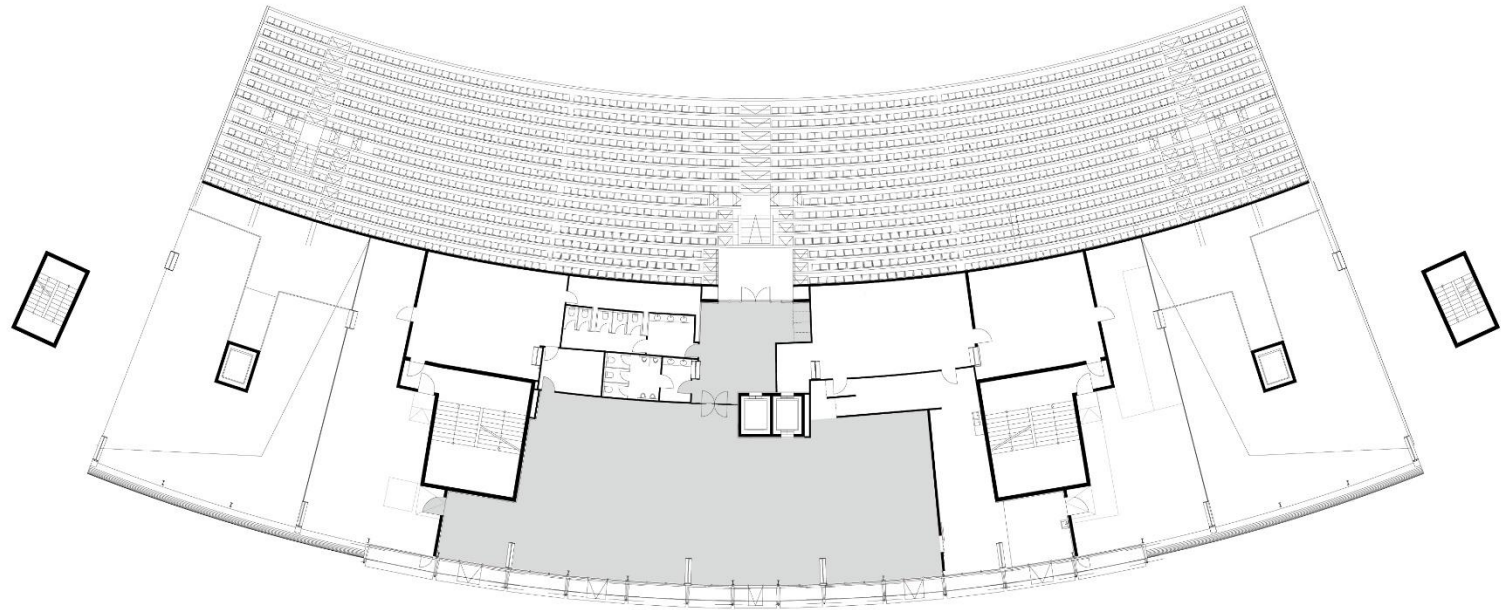

- level 3 – Business Lounge
- level 4 – Central Lounge
- level 5 – Panoramic terrace

SOUTH STAND LEVEL 3 – BUSINESS LOUNGE

- a large hall, with small foyer and access to the stand seats
- anthracite gray carpet, air conditioning
- daylight, is partially darkened, barrier-free access
- free use of the 55"-UHD Screens via USB/HDMI
- free basic WIFI included (wider bandwidth on request)
- parking space south stand (*potential use depending on other events on-site*)
- ideal for meetings, exhibitions, banquets

hall	size	row	classroom	banquet	reception
level 3	353 sqm	200	150	200	250

SOUTH STAND LEVEL 3 - BUSINESS LOUNGE

SOUTH STAND LEVEL 4 - CENTRAL LOUNGE

- large hall with two areas and track view, access to stand seats
- anthracite gray carpet, air conditioning, with floor-to-ceiling windows
- daylight, can not be darkened, barrier-free access
- free use of the 55"-UHD Screens via USB/HDMI
- free basic WIFI included (wider bandwidth on request)
- parking space south stand (*potential use depending on other events on-site*)
- ideal for smaller meetings, workshops, banquets, exhibitions

hall	Größe	row	classroom	banquet	reception
level 4	466 sqm	110/60	60/40	200	250

SOUTH STAND LEVEL 4 - CENTRAL LOUNGE

SOUTH STAND LEVEL 4 - VIP LOUNGES

- 5 VIP lounges with track view, access to stand seats
- anthracite gray carpet, air conditioning, with floor-to-ceiling windows
- daylight, rooms can not be darkened, barrier-free access
- free use of the 55"-UHD Screens via USB/HDMI
- free basic WIFI included (wider bandwidth on request)
- parking space south stand (*potential use depending on other events on-site*)
- ideal for smaller meetings, workshops, banquets, exhibitions