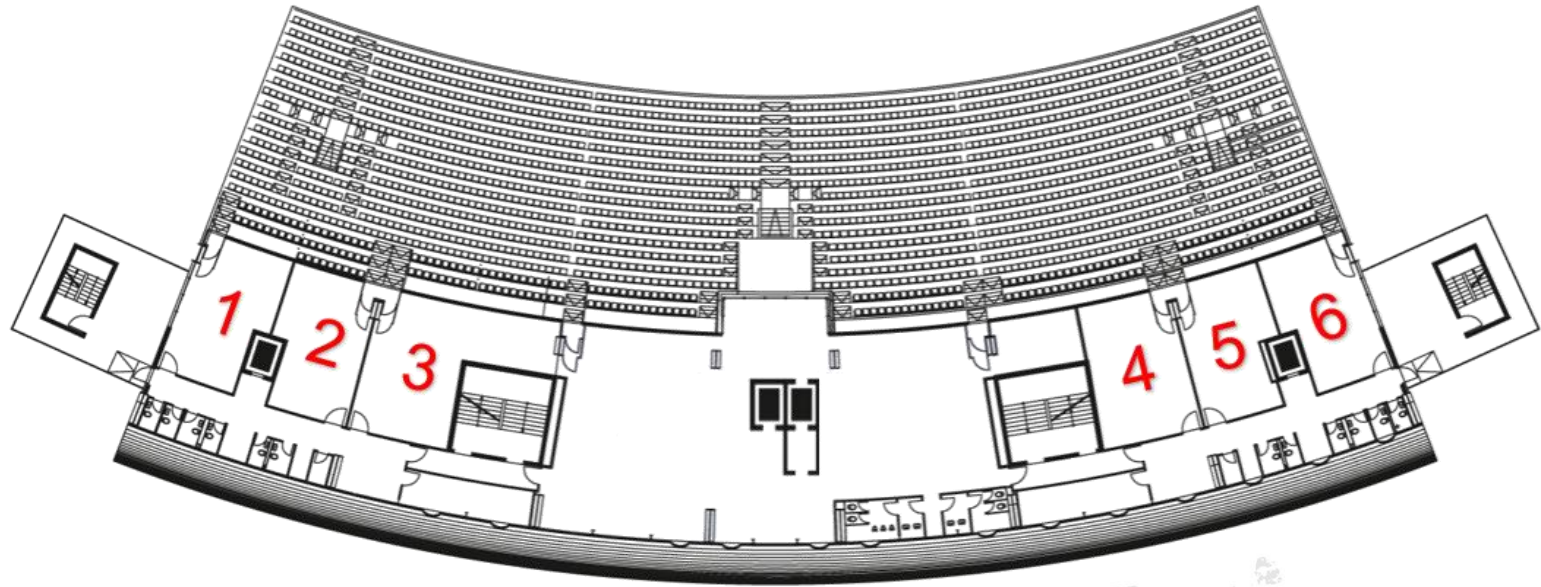

hall	size	row	classroom	banquet	reception
level 3	353 sqm	200	150	200	250

SOUTH STAND LEVEL 3 - BUSINESS LOUNGE

SOUTH STAND LEVEL 4 - CENTRAL LOUNGE

- large hall with two areas and track view, access to stand seats
- anthracite gray carpet, air conditioning, with floor-to-ceiling windows
- daylight, can not be darkened, barrier-free access
- free use of the 55"-UHD Screens via USB/HDMI
- free basic WIFI included (wider bandwidth on request)
- parking space south stand (*potential use depending on other events on-site*)
- ideal for smaller meetings, workshops, banquets, exhibitions

hall	Größe	row	classroom	banquet	reception
level 4	466 sqm	110/60	60/40	200	250

SOUTH STAND LEVEL 4 - CENTRAL LOUNGE

SOUTH STAND LEVEL 4 - VIP LOUNGES

- 5 VIP lounges with track view, access to stand seats
- anthracite gray carpet, air conditioning, with floor-to-ceiling windows
- daylight, rooms can not be darkened, barrier-free access
- free use of the 55"-UHD Screens via USB/HDMI
- free basic WIFI included (wider bandwidth on request)
- parking space south stand (*potential use depending on other events on-site*)
- ideal for smaller meetings, workshops, banquets, exhibitions

hall	size	row	classroom	banquet	reception
VIP 1-5	65-95 sqm	40	20	40	50

SOUTH STAND LEVEL 4 - VIP LOUNGES

SOUTH STAND LEVEL 5 - PANORAMIC TERRACE

- covered terrace with racetrack view
- anthracite gray carpet, integrated beverage counter
- daylight, barrier-free access
- free basic WIFI included (wider bandwidth on request)
- parking space south stand (*potential use depending on other events on-site*)
- ideal for dinner (especially BBQ in summer time)