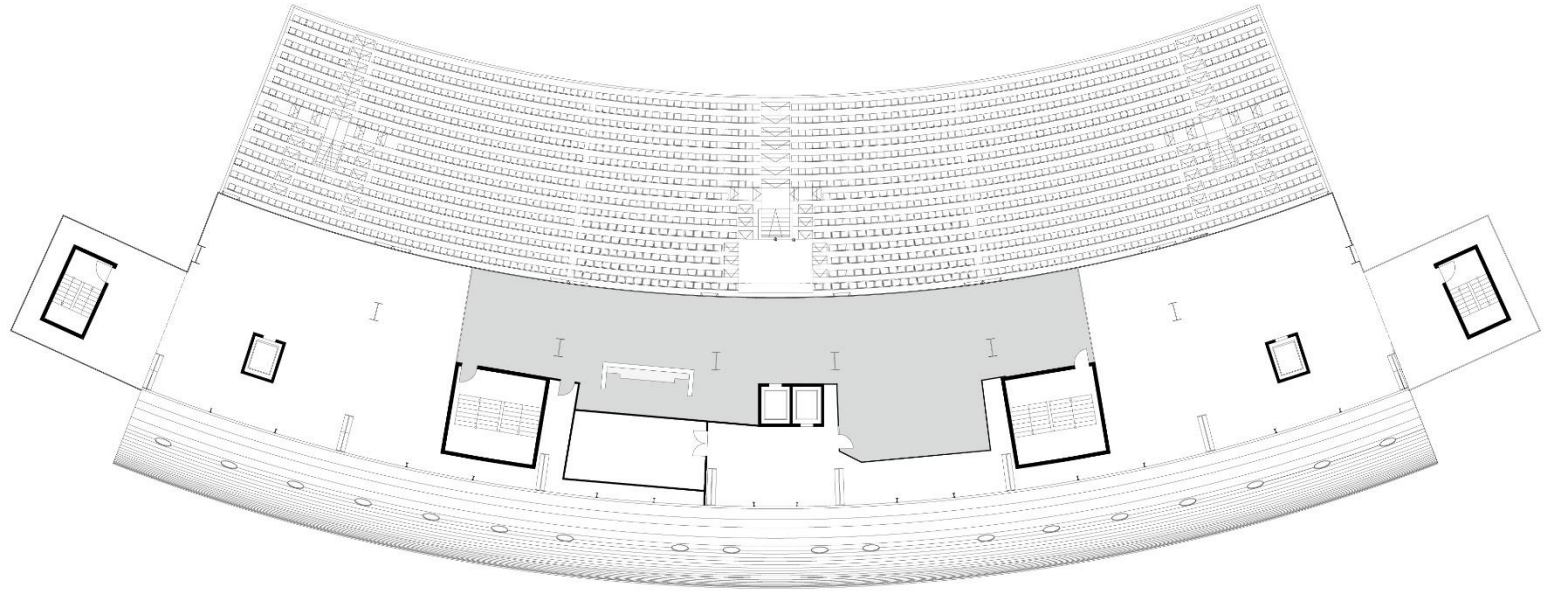

SOUTH GRANDSTAND LEVEL 5