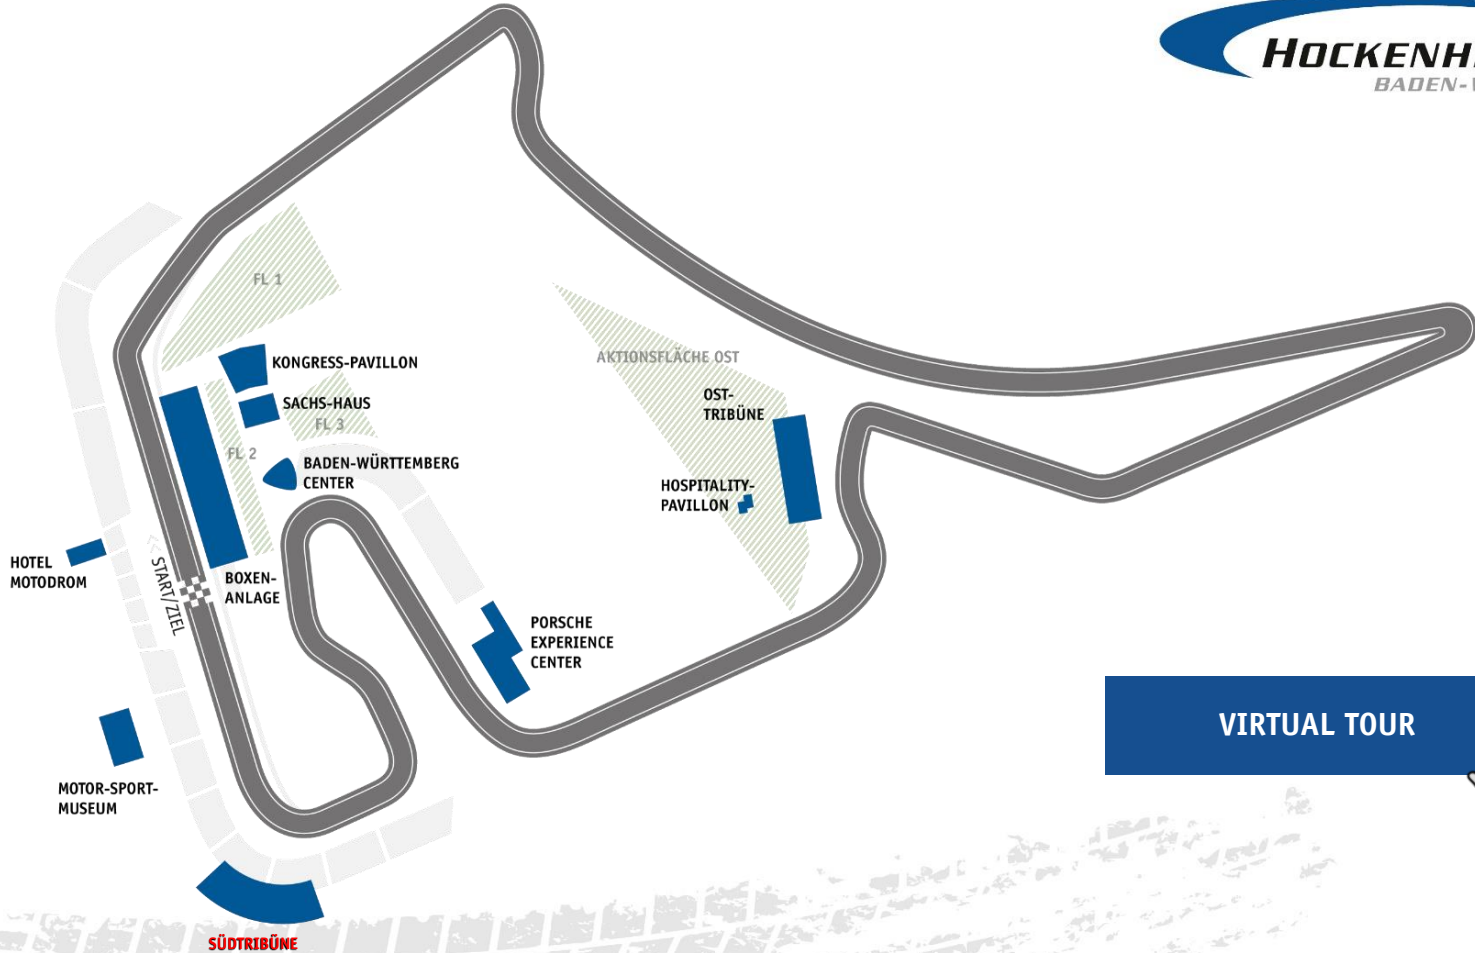

## **EXTERIOR VIEW**

The huge grandstand is located on the edge of the south curve in the vicinity of the Home of Speed and Hotel Motodrom.

For events taking place on the race track or in the paddocks, these can be reached quickly on foot or by car/bus.

## ***OVERVIEW LOCATIONS***

Baden-Wuerttemberg-Center

south stand

east stand

pit building roof

congress pavilion

Welcome Center

**VIRTUAL TOUR**

## DIRECTIONS

Hockenheimring is located 18 km south of Mannheim in the heart of the Rhine-Neckar metropolitan region.