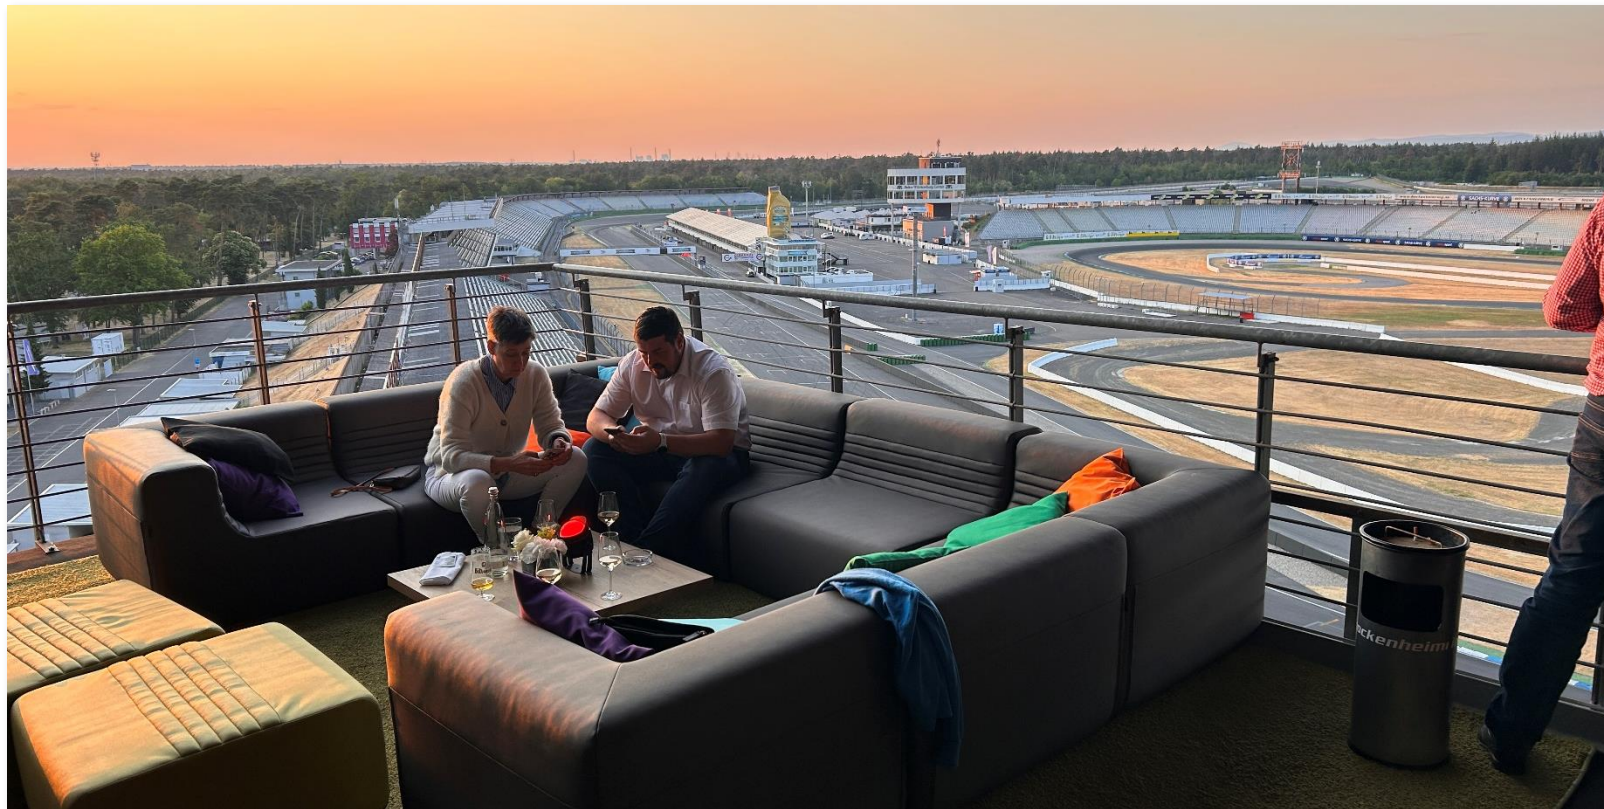

IMPRESSIONS

HOCKENHEIMRING
BADEN-WÜRTTEMBERG

© 2024, HOCKENHEIM-RING GMBH

www.hockenheimring.de

zurück