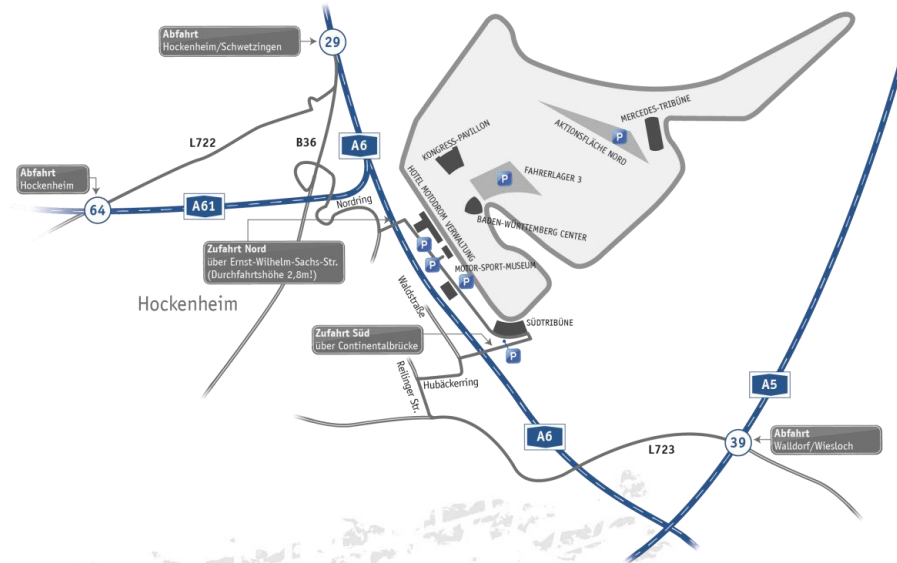

## **EXTERIOR VIEW**

The huge grandstand is located on the edge of the south curve in the vicinity of the Home of Speed and Hotel Motodrom.

For events taking place on the race track or in the paddocks, these can be reached quickly on foot or by car/bus.

## ***OVERVIEW LOCATIONS***

Baden-Wuerttemberg-Center

south stand

east stand

pit building roof

congress pavilion

Welcome Center

**VIRTUAL TOUR**

## DIRECTIONS

Hockenheimring is located 18 km south of Mannheim in the heart of the Rhine-Neckar metropolitan region.

### Travel options

- car: A5, A6 und A61
- train: train station Hockenheim (3 km)  
ICE-train station Mannheim (21 km)
- plane: airport Frankfurt FRA (75 km)  
airport Stuttgart STR (120 km)

back