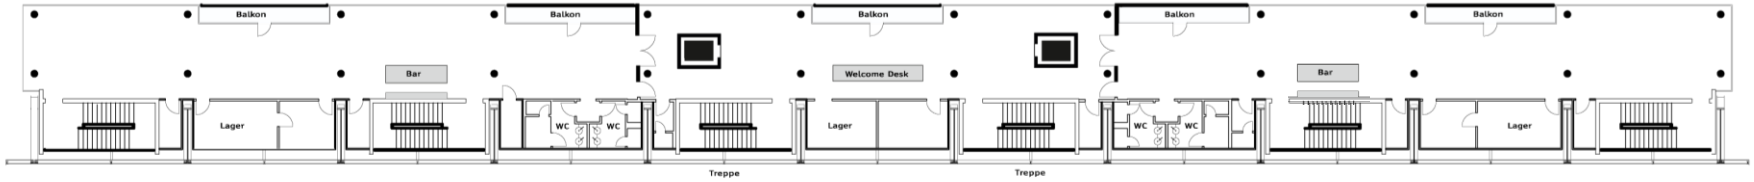

The Activity space („Aktionsfläche“) is next to the East stand, opposite the Porsche Experience Center.

It is the ideal location for events taking place on the East Course of the racetrack or on the Activity space. The VIP lounge is divided in 3 sections. 2 elevators lead to the middle section of the lounge level, left and right there are the lounge sections, both with the same size.

- level 1 – VIP lounge

EAST STAND VIP LOUNGE

- exclusive lounge with slim shape, divided in 3 sections (separated by doors)
- anthracite gray carpet, air conditioning, with floor-to-ceiling windows
- daylight, rooms can not be darkened, barrier-free access
- free use of the 55"-UHD Screens via USB/HDMI
- WIFI/LAN can be provided (charge)
- parking space „Aktionsfläche“ (potential use depending on other events on-site)
- ideal for banquets, exhibitions, smaller meetings

hall	Size	row	classroom	banquet	reception
VIP lounge	600 sqm	-	-	250	400
left section	220 sqm	60	30	125	150
middle section	160 sqm	-	-	-	100
right section	220 sqm	60	30	125	150

EAST STAND VIP LOUNGE

IMPRESSIONS