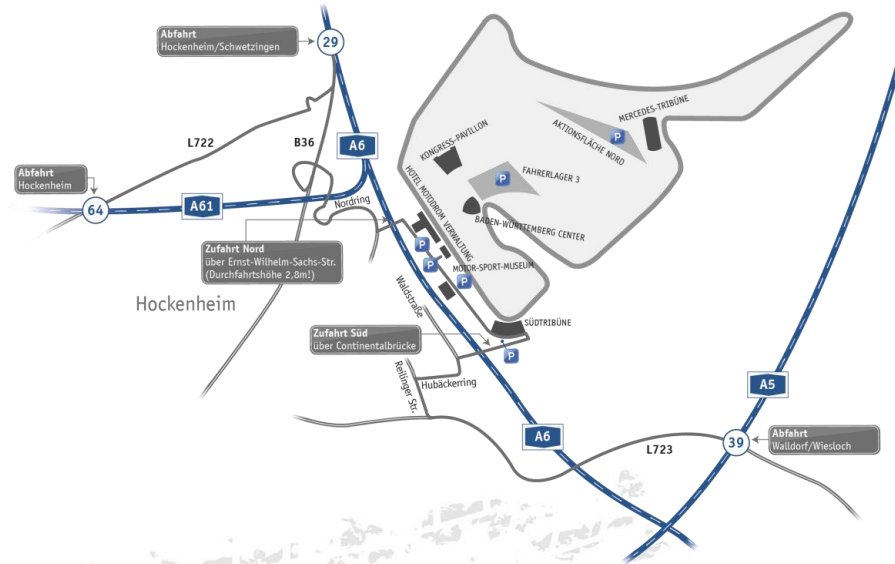

LOCATION

Strategically favorable location in South-West Germany in the Rhine-Neckar metropolitan region.

Excellent linked to the freeway junctions A5, A6 und A61 and federal roads.

Direct connection to the airports in Stuttgart and Frankfurt Rhein-Main.

Arrival by train to Hockenheim, ICE train station Mannheim in approx. 30 min.

Clearly visible signage to the race track in close range and large parking spaces at the locations

EXTERIOR VIEW

This great building houses the VIP lounge with a perfect view onto the „Parabolika“ and the challenging switchback („Spitzkehre“) from 20 m height.

back

OVERVIEW LOCATIONS

Baden-Wuerttemberg-Center

south stand

east stand

pit building roof

congress pavilion

Welcome Center

VIRTUAL TOUR

DIRECTIONS

Hockenheimring is located 18 km south of Mannheim in the heart of the Rhine-Neckar metropolitan region.

Hockenheim-Ring GmbH

Am Motodrom
D-68766 Hockenheim

Travel options

- car: A5, A6 und A61
- train: train station Hockenheim (3 km)
ICE-train station Mannheim (21 km)
- plane: airport Frankfurt FRA (75 km)
airport Stuttgart STR (120 km)