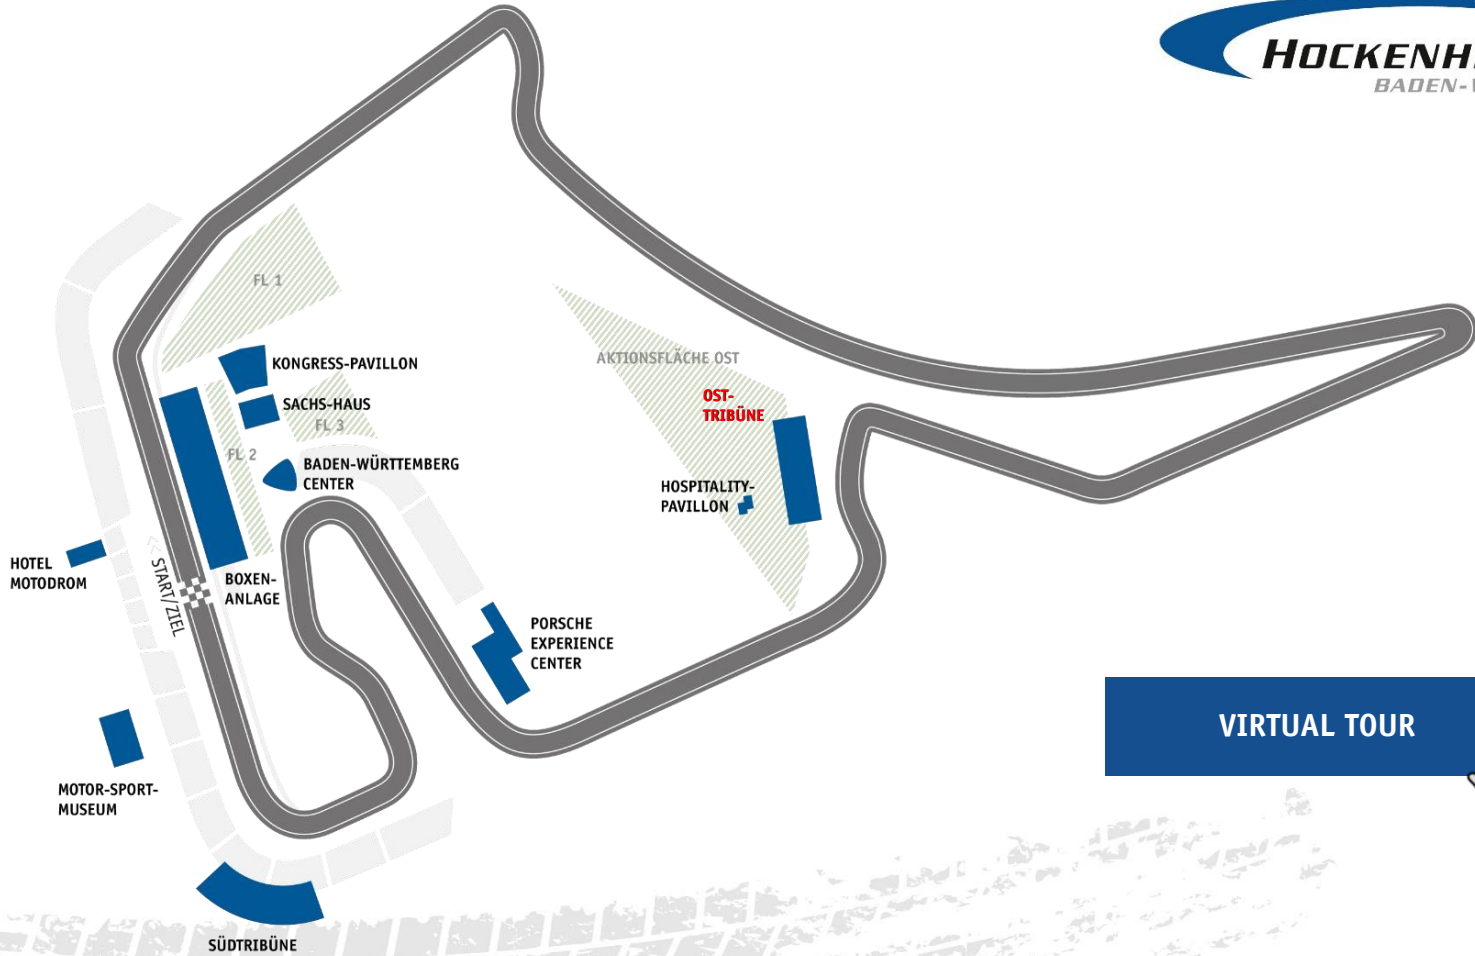

Arrival by train to Hockenheim, ICE train station Mannheim in approx. 30 min.

Clearly visible signage to the race track in close range and large parking spaces at the locations

EXTERIOR VIEW

This great building houses the VIP lounge with a perfect view onto the „Parabolika“ and the challenging switchback („Spitzkehre“) from 20 m height.

The Activity space („Aktionsfläche“) is next to the East stand, opposite the Porsche Experience Center.

It is the ideal location for events taking place on the East Course of the racetrack or on the Activity space. The VIP lounge is divided in 3 sections. 2 elevators lead to the middle section of the lounge level, left and right there are the lounge sections, both with the same size.

back

OVERVIEW LOCATIONS

Baden-Wuerttemberg-Center

south stand

east stand

pit building roof

congress pavilion

Welcome Center

VIRTUAL TOUR

DIRECTIONS

Hockenheimring is located 18 km south of Mannheim in the heart of the Rhine-Neckar metropolitan region.

Hockenheim-Ring GmbH

Am Motodrom
D-68766 Hockenheim

Travel options

- car: A5, A6 und A61
- train: train station Hockenheim (3 km)
ICE-train station Mannheim (21 km)
- plane: airport Frankfurt FRA (75 km)
airport Stuttgart STR (120 km)