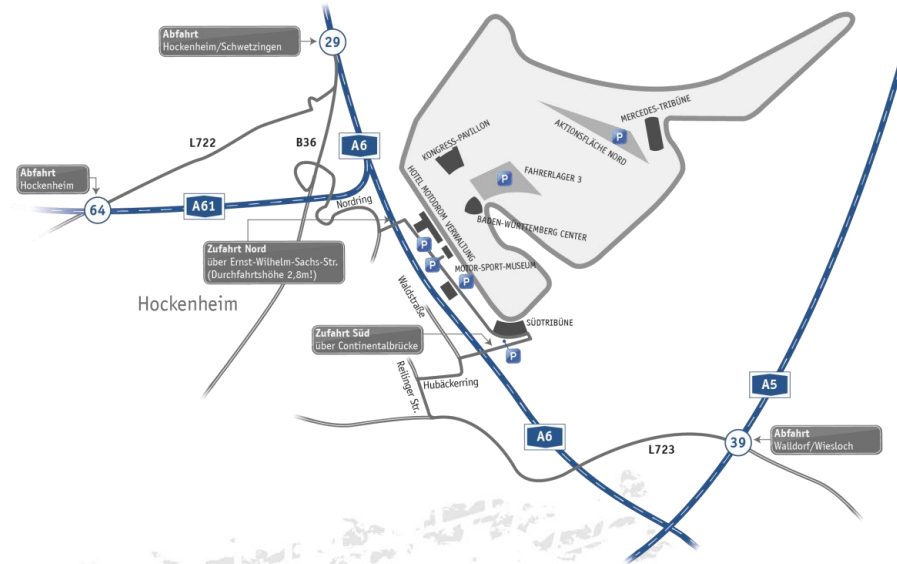

LOCATION

Strategically favorable location in South-West Germany in the Rhine-Neckar metropolitan region.

Excellent linked to the freeway junctions A5, A6 und A61 and federal roads.

Direct connection to the airports in Stuttgart and Frankfurt Rhein-Main.

Arrival by train to Hockenheim, ICE train station Mannheim in approx. 30 min.

Clearly visible signage to the race track in close range and large parking spaces at the locations

EXTERIOR VIEW

The Congress Pavilion is located between paddock #1 and 2.
The wave-shaped roof is sustained by slender columns in the interior.

congress pavilion

Welcome Center

VIRTUAL TOUR

DIRECTIONS

Hockenheimring is located 18 km south of Mannheim in the heart of the Rhine-Neckar metropolitan region.

Hockenheim-Ring GmbH

Am Motodrom
D-68766 Hockenheim

Travel options

- car: A5, A6 und A61
- train: train station Hockenheim (3 km)
ICE-train station Mannheim (21 km)
- plane: airport Frankfurt FRA (75 km)
airport Stuttgart STR (120 km)

CONTACT

We will be pleased to be at your disposal for a personal conversation anytime.
Get in touch with us – we are looking forward to hearing from you!