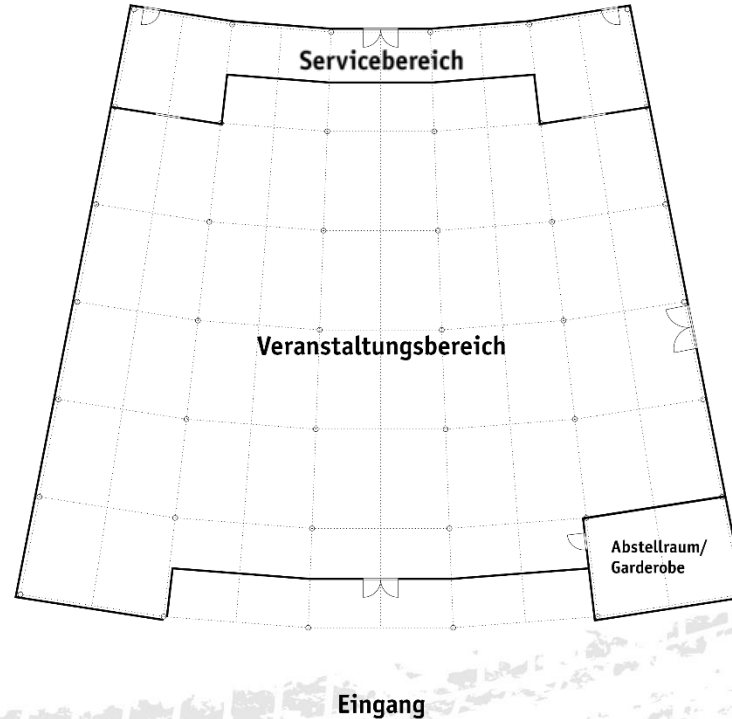

CONGRESS PAVILION