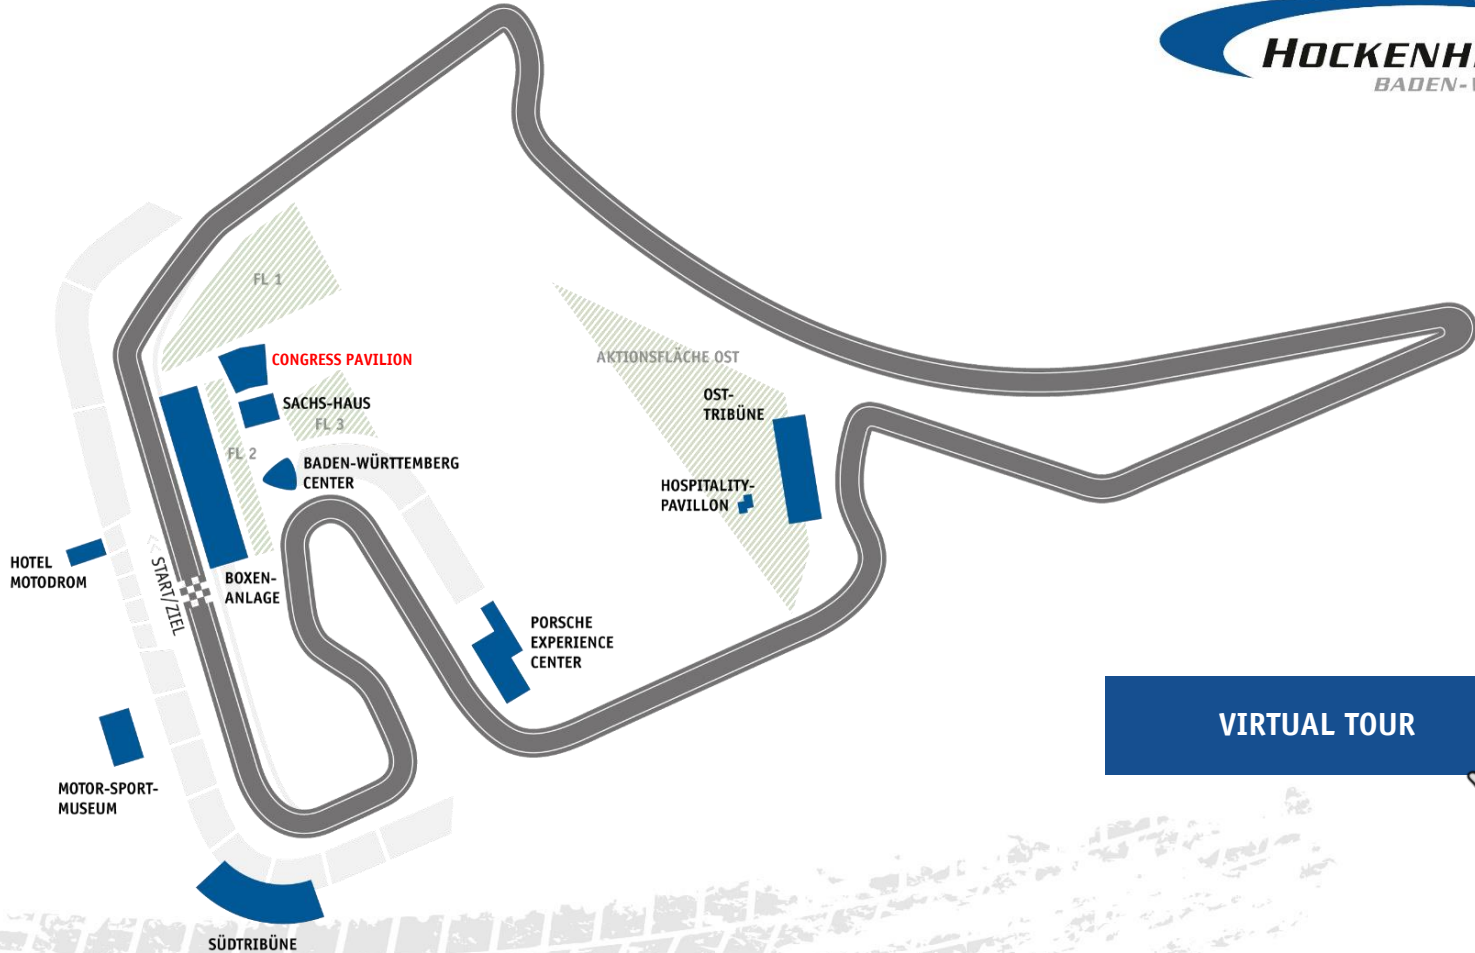

Arrival by train to Hockenheim, ICE train station Mannheim in approx. 30 min.

Clearly visible signage to the race track in close range and large parking spaces at the locations

EXTERIOR VIEW

The Congress Pavilion is located between paddock #1 and 2.
The wave-shaped roof is sustained by slender columns in the interior.

HOCKENHEIMRING
BADEN-WÜRTTEMBERG

www.hockenheimring.de

back

OVERVIEW LOCATIONS

Baden-Wuerttemberg-Center

south stand

east stand

pit building roof

congress pavilion

Welcome Center

VIRTUAL TOUR

DIRECTIONS

Hockenheimring is located 18 km south of Mannheim in the heart of the Rhine-Neckar metropolitan region.

Hockenheim-Ring GmbH

Am Motodrom
D-68766 Hockenheim