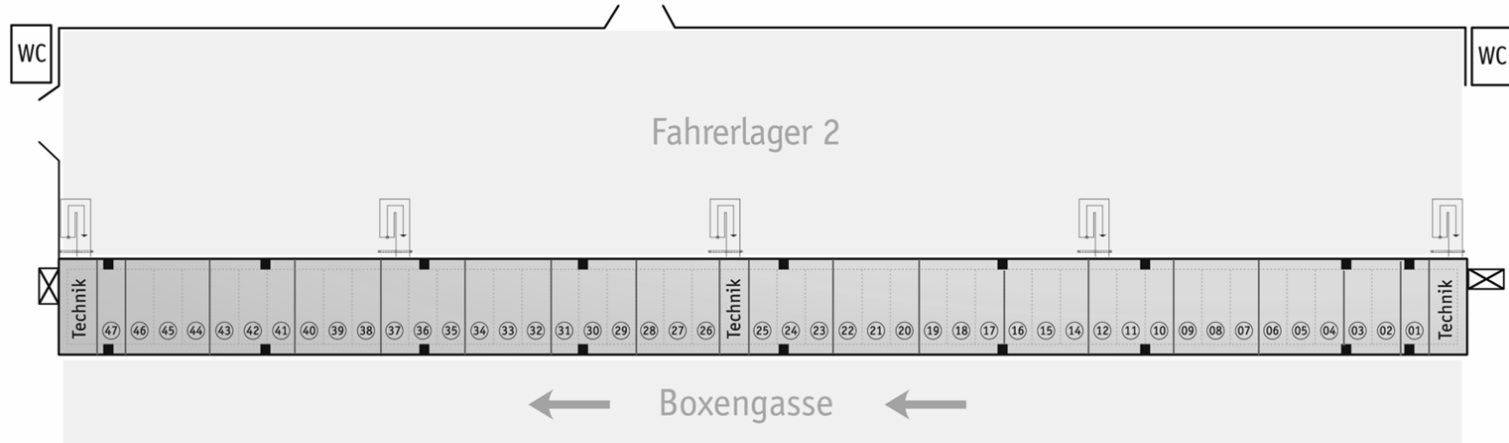

PIT FACILITIES

☒ mobile Hebebühne
(alternative Standorte)

■ Versorgungsboxen
Strom/Wasser, teilw. Tel./Multimedia

🪜 Treppenaufgänge