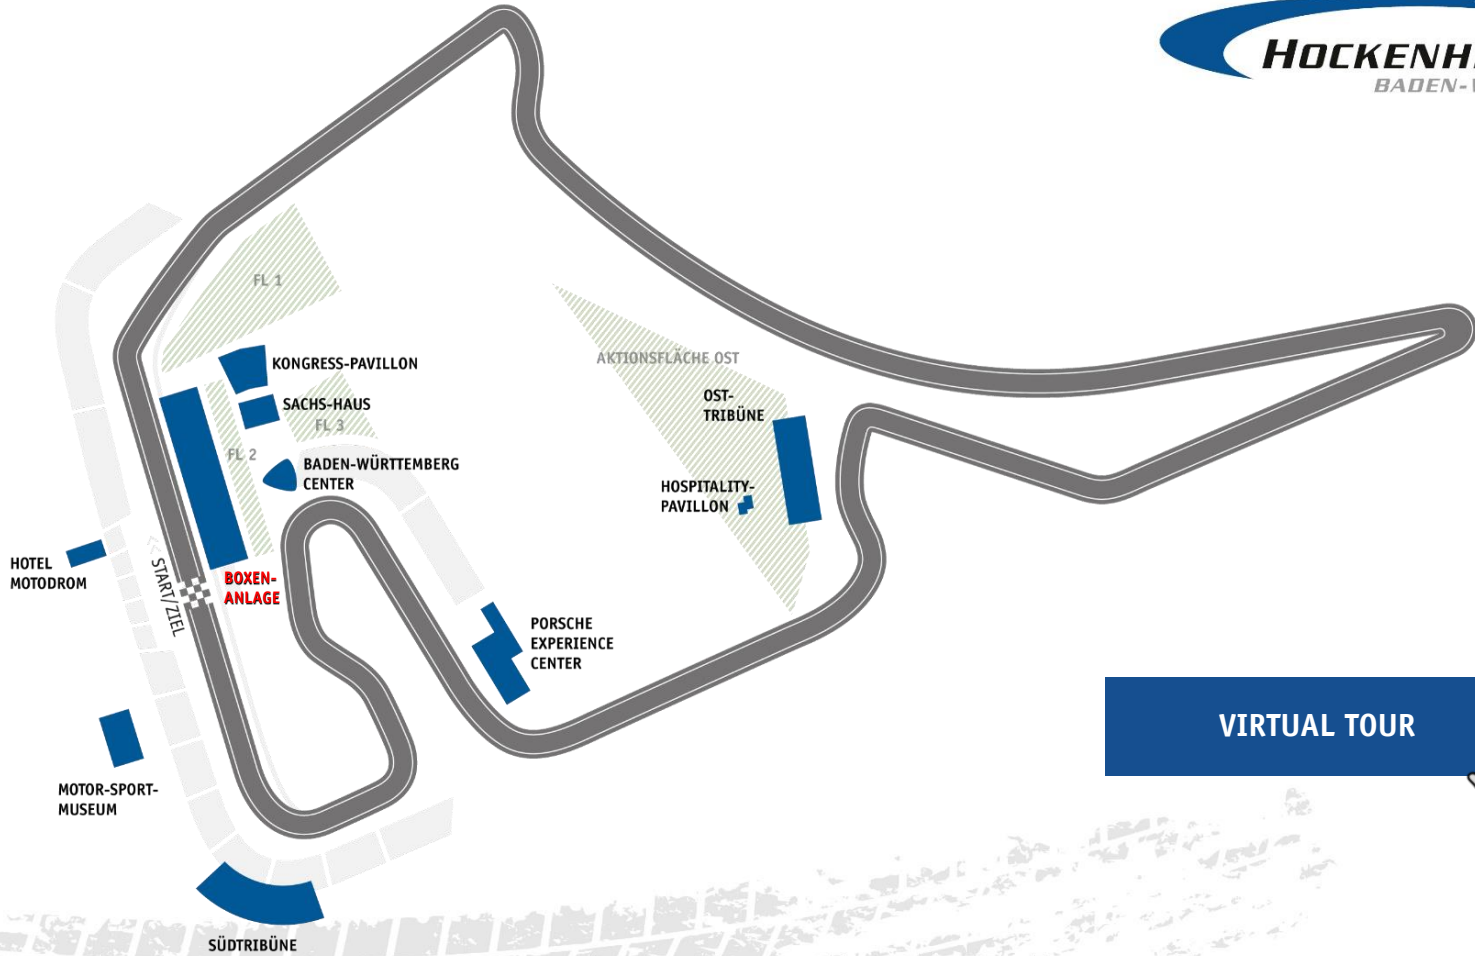

## EXTERIOR VIEW

The pit building is located between the pitlane and paddock #2, next to paddock #1, Sachshaus, congress pavilion and Baden-Wuerttemberg-Centre.

It is the perfect location for events taking place on the race track and the paddock areas.

# OVERVIEW LOCATIONS

Baden-Wuerttemberg-Center

south stand

east stand

pit building roof

congress pavilion

Welcome Center

**VIRTUAL TOUR**

## DIRECTIONS

Hockenheimring is located 18 km south of Mannheim  
in the heart of the Rhine-Neckar metropolitan region.