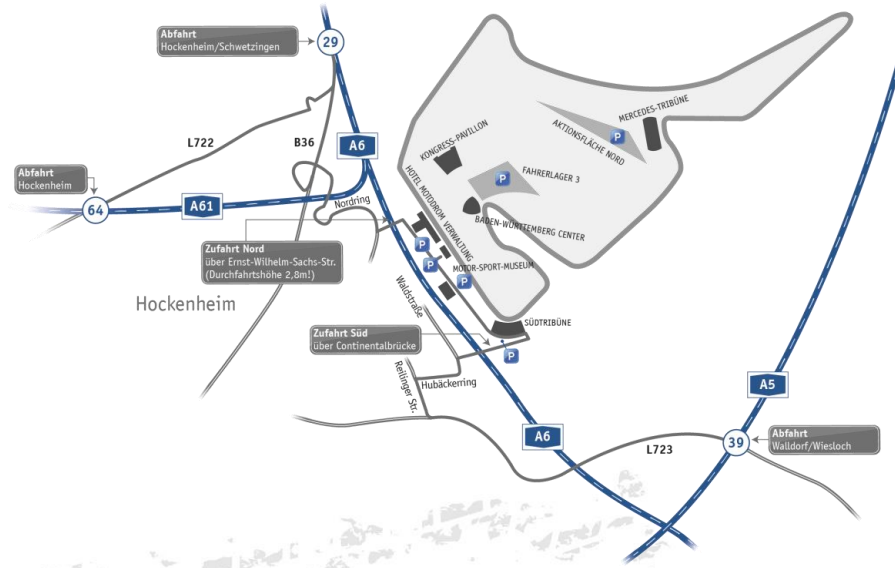

## **LOCATION**

Strategically favorable location in South-West Germany in the Rhine-Neckar metropolitan region.

Excellent linked to the freeway junctions A5, A6 und A61 and federal roads.

Direct connection to the airports in Stuttgart and Frankfurt Rhein-Main.

## EXTERIOR VIEW

The pit building is located between the pitlane and paddock #2, next to paddock #1, Sachshaus, congress pavilion and Baden-Wuerttemberg-Centre.

It is the perfect location for events taking place on the race track and the paddock areas.

## DIRECTIONS

Hockenheimring is located 18 km south of Mannheim  
in the heart of the Rhine-Neckar metropolitan region.

### Travel options

- car: A5, A6 und A61
- train: train station Hockenheim (3 km)  
ICE-train station Mannheim (21 km)
- plane: airport Frankfurt FRA (75 km)  
airport Stuttgart STR (120 km)