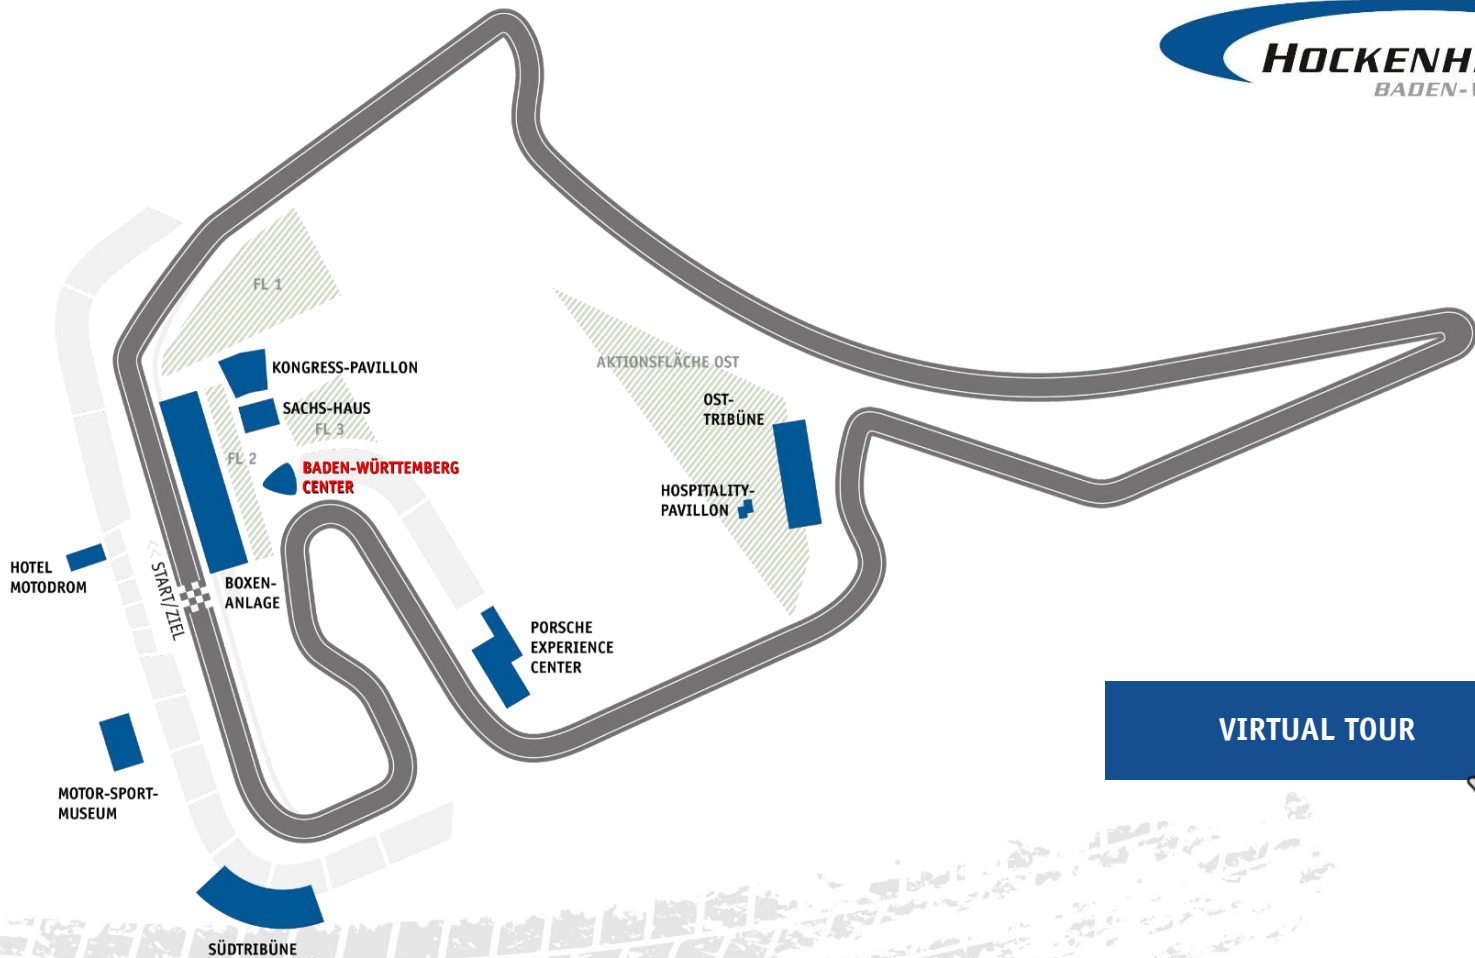

Arrival by train to Hockenheim, ICE train station Mannheim in approx. 30 min.

Clearly visible signage to the race track in close range and large parking spaces at the locations

EXTERIOR VIEW

The futuristic looking building is located next to the paddock area 2 / Sachs curve close to the Sachshaus, congress pavilion and pit building.

hall	size	row	classroom	banquet	reception
E 5	350 m ²	200	OR	200	250

BWC LEVEL 5

back

© 2024, HOCKENHEIM-RING GMBH

IMPRESSIONS

www.hockenheimring.de

back

IMPRESSIONS

Baden-Wuerttemberg-Center

south stand

east stand

pit building roof

congress pavilion

Welcome Center

VIRTUAL TOUR

DIRECTIONS

Hockenheimring is located 18 km south of Mannheim in the heart of the Rhine-Neckar metropolitan region.

Hockenheim-Ring GmbH

Am Motodrom
D-68766 Hockenheim

Travel options

- car: A5, A6 und A61
- train: train station Hockenheim (3 km)
ICE-train station Mannheim (21 km)
- plane: airport Frankfurt FRA (75 km)
airport Stuttgart STR (120 km)