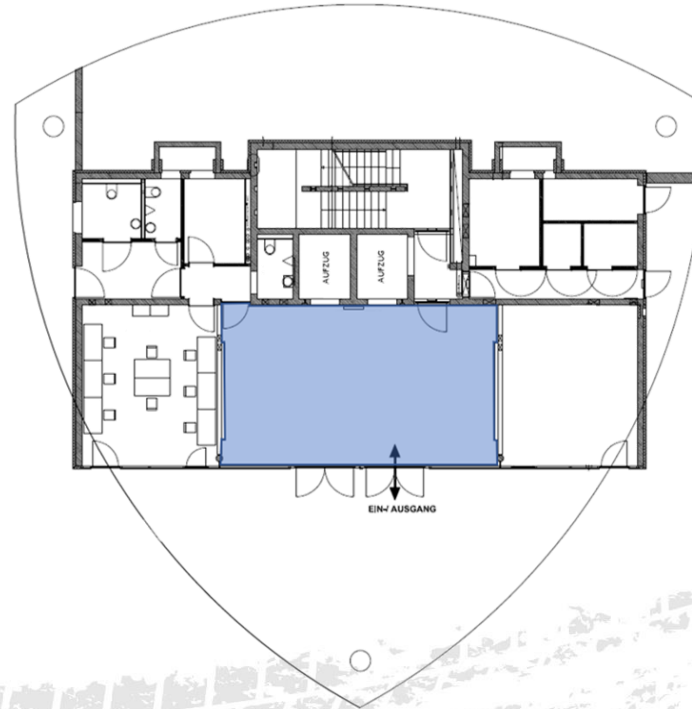

Here you will benefit of a phantastic view from a height of 20 meters, over the world famous Motodrom and large parts of the site.

- Ebene 4 – Baden-Wuerttemberg-Lounge
- Ebene 5 – Star-Lounge

BWC GROUND FLOOR

- rectangular space (approx. 70 sqm) with accreditation counter
- vinyl floor, air condition, with floor-to-ceiling windows
- daylight, barrier-free access
- free basic WIFI included (wider bandwidth on request)
- parking space paddock area 3 (*potential use depending on other events on-site*)
- ideal for accreditation or exhibitions

BWC GROUND FLOOR

BWC LEVEL 4

- large hall, can be split in up to 3 smaller rooms using mobile partition walls with a separate entrance each
- anthracite gray carpet, air conditioning, with floor-to-ceiling windows
- daylight, all rooms can be darkened, barrier-free access
- free use of the 55"-UHD Screens via USB/HDMI
- free basic WIFI included (wider bandwidth on request)
- parking space paddock area 3 *(potential use depending on other events on-site)*
- ideal for meetings, workshops, banquets, exhibitions