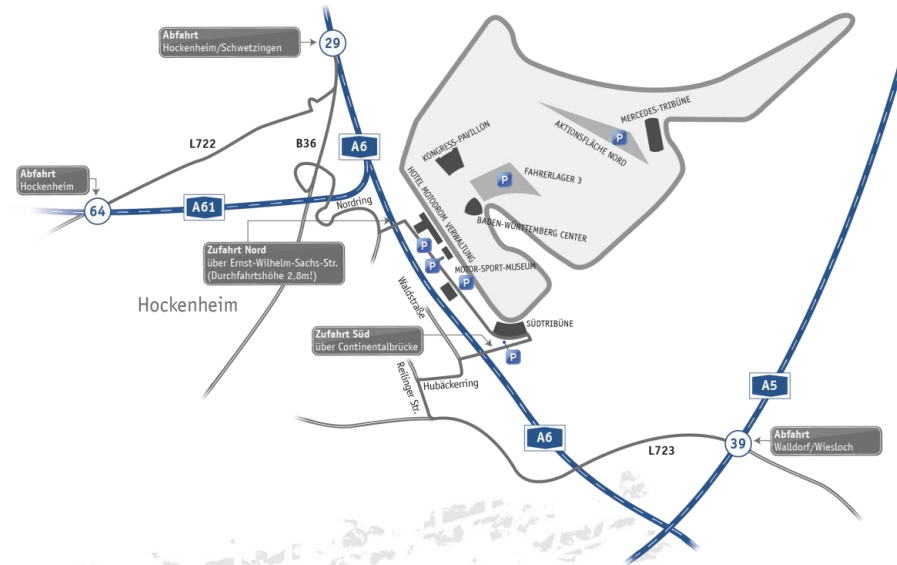

LOCATION

Strategically favorable location in South-West Germany in the Rhine-Neckar metropolitan region.

Excellently linked to the freeway junctions A5, A6 und A61 and federal roads.

Direct connection to the airports in Stuttgart and Frankfurt Rhein-Main.

Arrival by train to Hockenheim, ICE train station Mannheim in approx. 30 min.

Clearly visible signage to the race track in close range and large parking spaces at the locations

EXTERIOR VIEW

The futuristic looking building is located next to the paddock area 2 / Sachs curve close to the Sachshaus, congress pavilion and pit building.

Baden-Wuerttemberg-Center

south stand

east stand

pit building roof

congress pavilion

Welcome Center

VIRTUAL TOUR

DIRECTIONS

Hockenheimring is located 18 km south of Mannheim in the heart of the Rhine-Neckar metropolitan region.

Hockenheim-Ring GmbH

Am Motodrom
D-68766 Hockenheim

Travel options

- car: A5, A6 und A61
- train: train station Hockenheim (3 km)
ICE-train station Mannheim (21 km)
- plane: airport Frankfurt FRA (75 km)
airport Stuttgart STR (120 km)