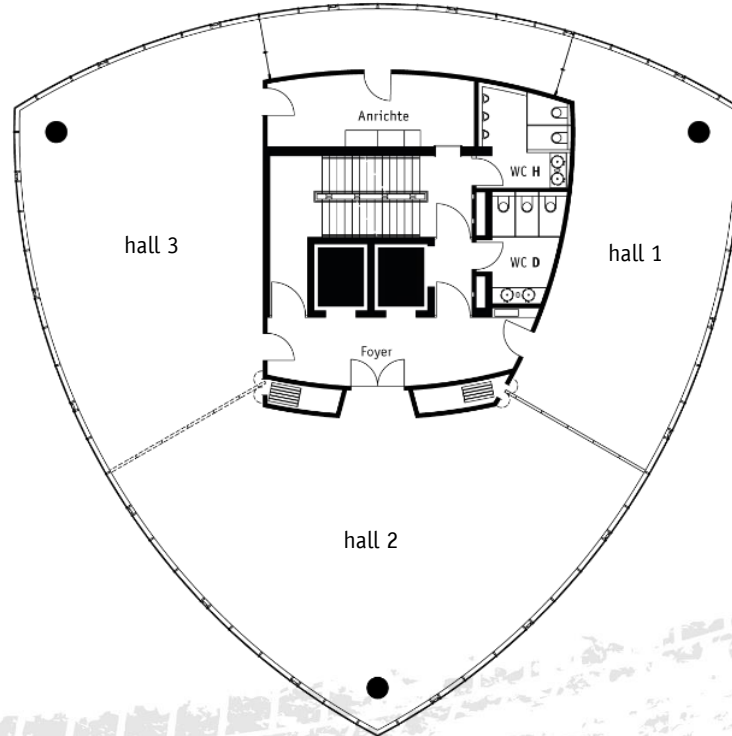

BWC GROUND FLOOR

BWC LEVEL 4

- large hall, can be split in up to 3 smaller rooms using mobile partition walls with a separate entrance each
- anthracite gray carpet, air conditioning, with floor-to-ceiling windows
- daylight, all rooms can be darkened, barrier-free access
- free use of the 55"-UHD Screens via USB/HDMI
- free basic WIFI included (wider bandwidth on request)
- parking space paddock area 3 *(potential use depending on other events on-site)*
- ideal for meetings, workshops, banquets, exhibitions

hall	size	row	classroom	banquet	reception
1 - 3	356 sqm	200	0R	200	250
1	85 sqm	40	25	50	60
2	153 sqm	120	60	80	120
3	118 sqm	80	40	60	80

BWC EBENE 4

back

www.hockenheimring.de

back

BWC LEVEL 5

- large hall with foyer and counter, Star-Bar
- anthracite gray carpet, air conditioning, with floor-to-ceiling windows
- daylight, hall can be darkened, barrier-free access
- free use of the 55"-UHD Screens via USB/HDMI
- free basic WIFI included (wider bandwidth on request)
- parking space paddock area 3 *(potential use depending on other events on-site)*
- ideal for meetings, workshops, banquets, exhibitions

hall	size	row	classroom	banquet	reception
E 5	350 m ²	200	OR	200	250

BWC LEVEL 5

back

© 2024, HOCKENHEIM-RING GMBH

IMPRESSIONS

www.hockenheimring.de

back

IMPRESSIONS