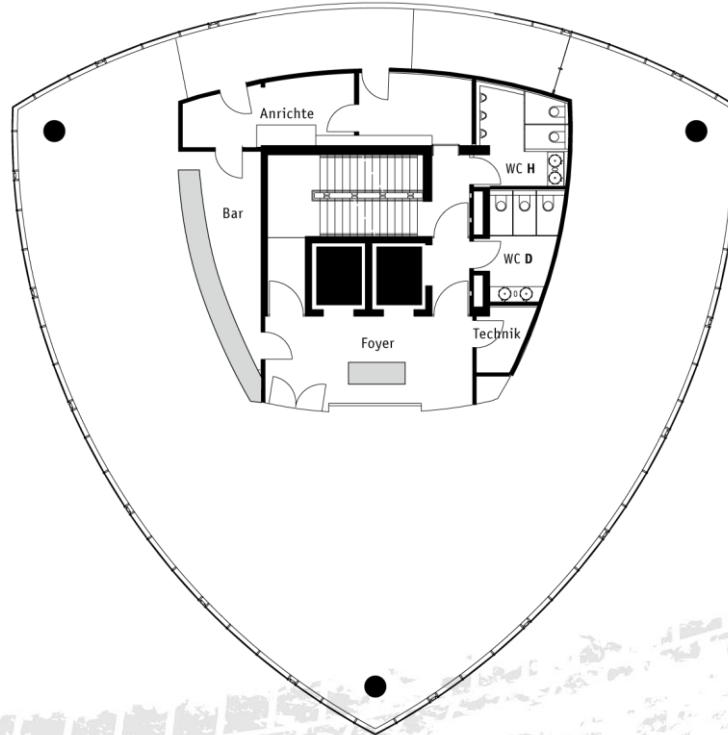

BWC GROUND FLOOR

BWC LEVEL 4

- large hall, can be split in up to 3 smaller rooms using mobile partition walls with a separate entrance each
- anthracite gray carpet, air conditioning, with floor-to-ceiling windows
- daylight, all rooms can be darkened, barrier-free access
- free use of the 55"-UHD Screens via USB/HDMI
- free basic WIFI included (wider bandwidth on request)
- parking space paddock area 3 *(potential use depending on other events on-site)*
- ideal for meetings, workshops, banquets, exhibitions

hall	size	row	classroom	banquet	reception
1 - 3	356 sqm	200	0R	200	250
1	85 sqm	40	25	50	60
2	153 sqm	120	60	80	120
3	118 sqm	80	40	60	80

BWC EBENE 4

back

www.hockenheimring.de

back

BWC LEVEL 5

- large hall with foyer and counter, Star-Bar
- anthracite gray carpet, air conditioning, with floor-to-ceiling windows
- daylight, hall can be darkened, barrier-free access
- free use of the 55"-UHD Screens via USB/HDMI
- free basic WIFI included (wider bandwidth on request)
- parking space paddock area 3 *(potential use depending on other events on-site)*
- ideal for meetings, workshops, banquets, exhibitions

hall	size	row	classroom	banquet	reception
E 5	350 m ²	200	OR	200	250

BWC LEVEL 5

back

© 2024, HOCKENHEIM-RING GMBH

IMPRESSIONS

www.hockenheimring.de

back

IMPRESSIONS