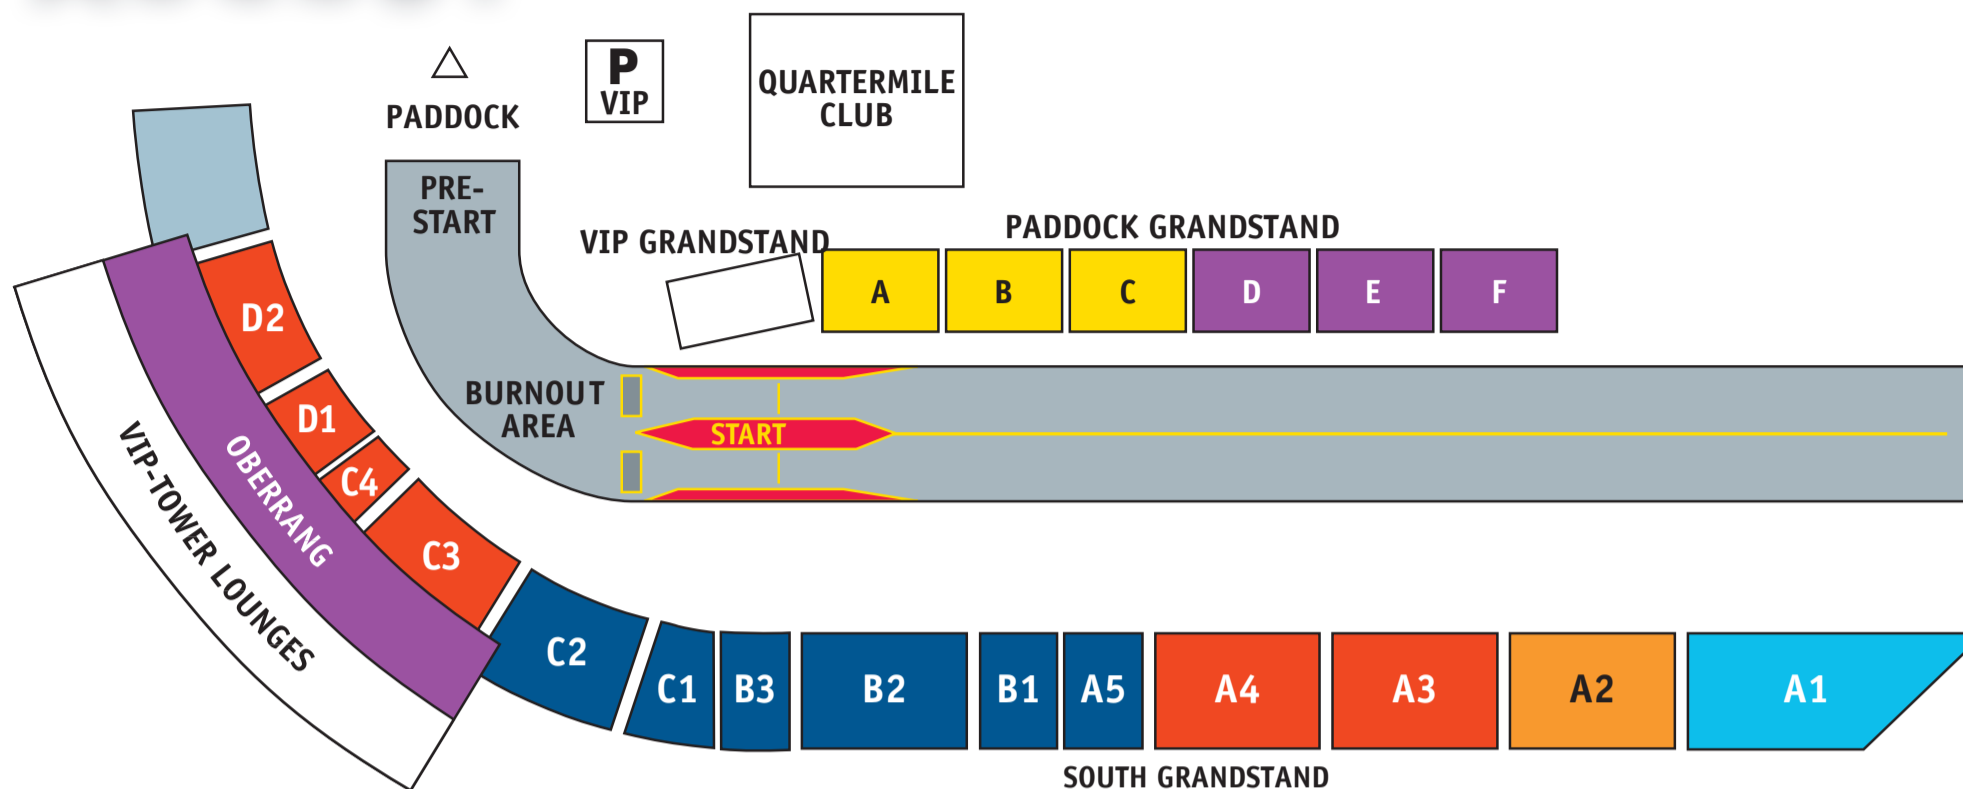

26.-28. AUGUST

PRICES 2022

FRIDAYTICKETS

Category	Adults	Children under the age of 16
Free choice of seats on the open grandstands	25,00 €	free entrance

SATURDAYTICKETS

Category	Adults	Children under the age of 16
2	119,00 €	40,00 €
3	109,00 €	40,00 €
4	99,00 €	30,00 €
5	79,00 €	30,00 €

SUNDAYTICKETS

Category	Adults	Children under the age of 16
2	69,00 €	20,00 €
3	59,00 €	20,00 €
4	49,00 €	20,00 €
5	39,00 €	10,00 €

WEEKENDTICKETS

Category	Adults	Children under the age of 16
1	149,00 €	50,00 €
2	139,00 €	50,00 €
3	129,00 €	40,00 €
4	119,00 €	40,00 €
5	99,00 €	30,00 €
6 (free choice of seats)	69,00 €	20,00 €

IMPORTANT INFORMATION

- All tickets include access to the paddock
- All Saturday & weekend tickets include our "Nightshow"
- Free choice of seats on the opened grandstands on Friday
- Children under the age of 16 get a discount. Admission only with proof of age.
- Persons with a handicap (at least 50% GdB) and their accompanying persons ("B" in the handicapped pass) get a discount of 50%.
- Free access for wheelchair users. But it is necessary to buy a free ticket. The seats for the wheelchair users and their accompanying persons are located in the South Grandstand C/D. They are only available via our ticket hotline (+49 (0)6205 950-222)
- All prices incl. 19% VAT excl. 3% handling fee. When purchase via our Online Shop an additional fee of 2.9% will be charged.
- Shipping costs/per ticket order
  - 5,- Euro Shipping costs national
  - 8,- Euro Shipping costs international
  - 2,- Euro Deposit on site
  - 2,- Euro Print@home
- Weekend tickets for the paddock grandstand incl. parking inside (4 tickets = 1 parking ticket). Overnight parking is not permitted!
- Weekend tickets for the "Upper tier" incl. parking at the South Grandstand (only for the first 100 purchasers - 4 tickets = 1 parking ticket)
- The owners of discounted tickets have to present a valid verification document when entering the area the first time.
- The ticket prices offered at the Eventim presale stations as well as the box offices may deviate.
- All tickets are subject to the General Ticket Terms and Conditions as well as the Spectator Rules of the Hockenheim-Ring GmbH. They are available under: www.hockenheimring.de

Tickets & more information
+49 (0)6205 950-222

www.nitrolympx.de